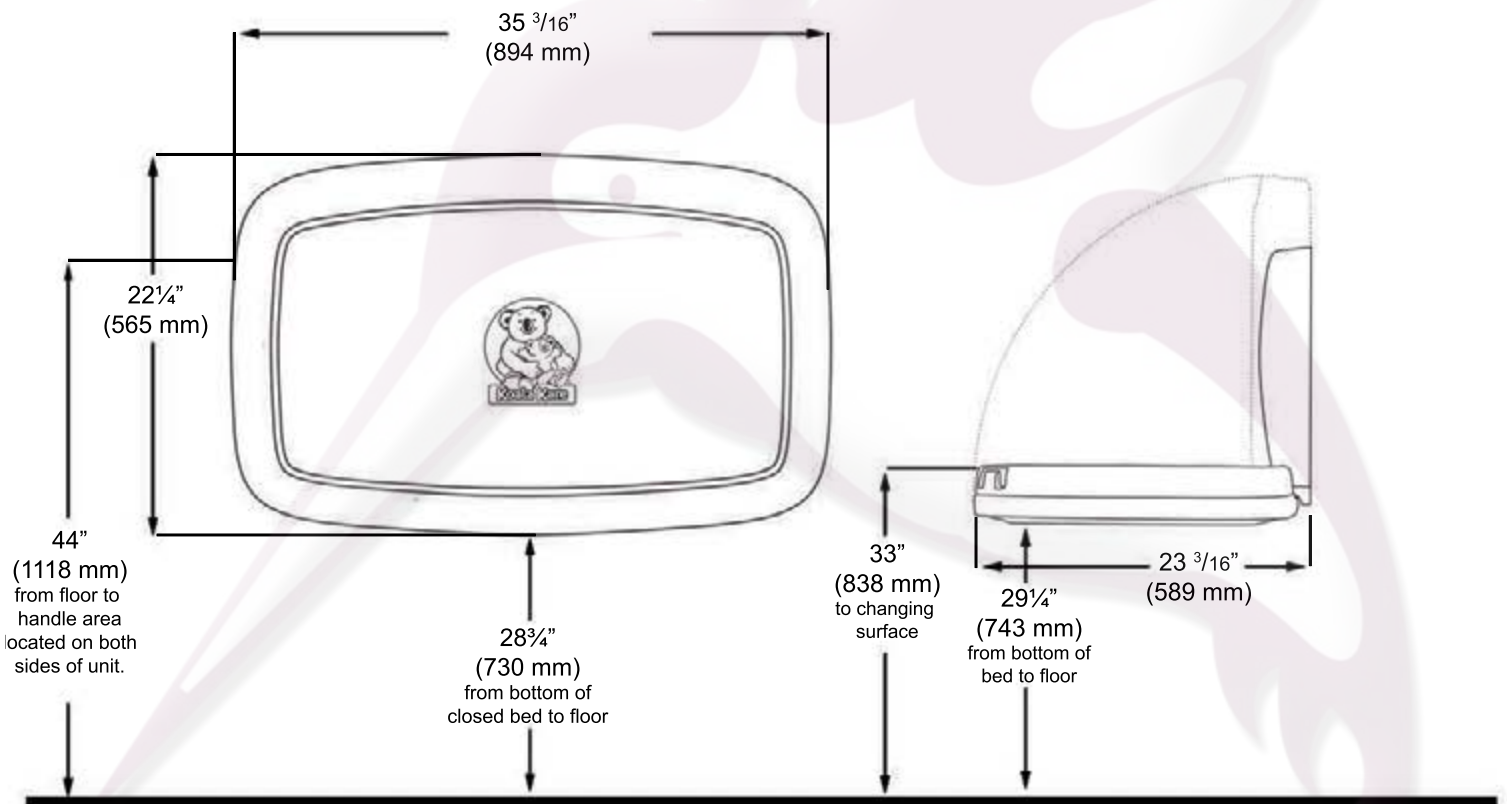

KOALA KARE PRODUCTS

KB200-SS HORIZONTAL WALL MOUNTED BABY CHANGING STATION WITH STAINLESS STEEL VENEER

KB200-01SS GREY

KB200-05SS WHITE GRANITE

Floor

Floor