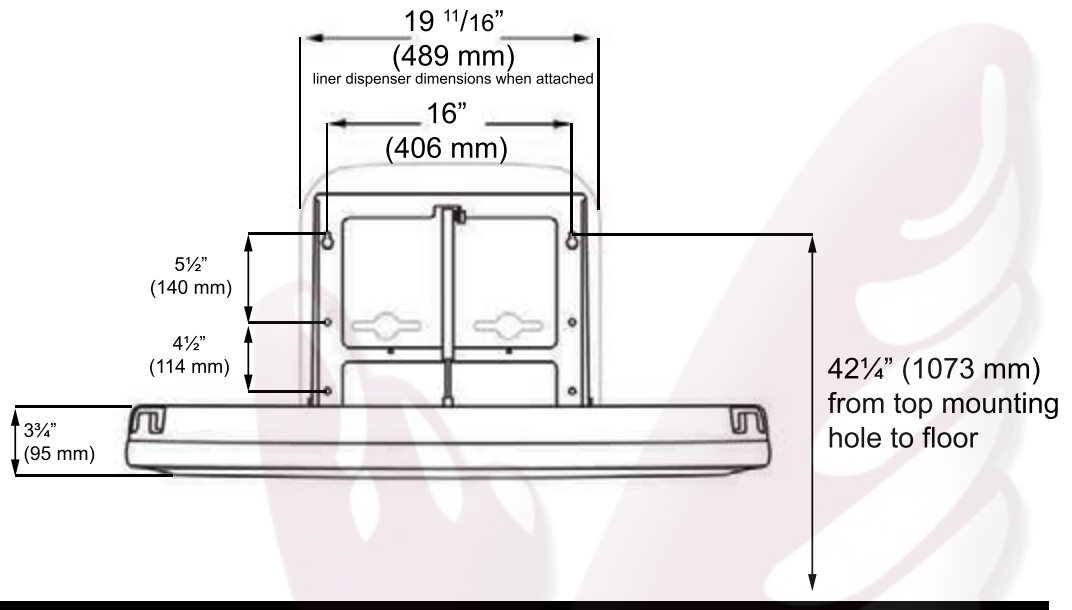

KOALA KARE PRODUCTS

KB200-SS HORIZONTAL WALL MOUNTED BABY CHANGING STATION WITH STAINLESS STEEL VENEER

KB200-01SS GREY

KB200-05SS WHITE GRANITE

Floor

Floor