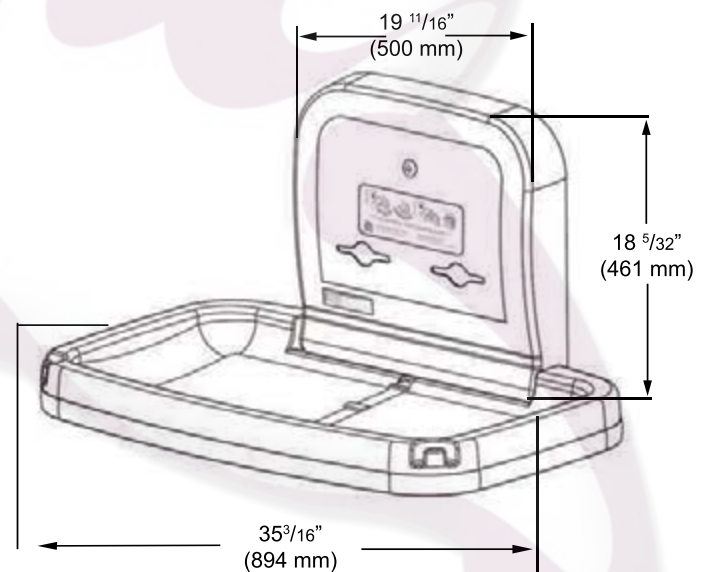

KOALA KARE PRODUCTS

KB200-SS HORIZONTAL WALL MOUNTED BABY CHANGING STATION WITH STAINLESS STEEL VENEER

KB200-01SS GREY

KB200-05SS WHITE GRANITE

Floor

Floor