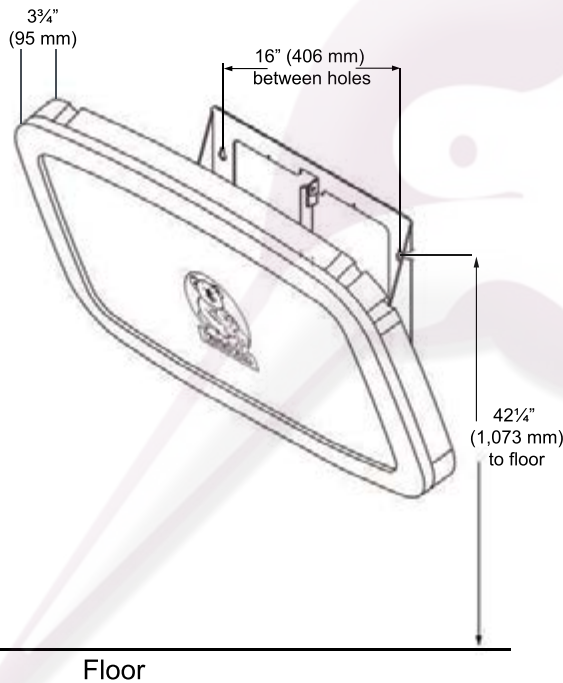

KOALA KARE PRODUCTS

KB200-SS HORIZONTAL WALL MOUNTED BABY CHANGING STATION WITH STAINLESS STEEL VENEER

KB200-01SS GREY

KB200-05SS WHITE GRANITE

Floor

Floor