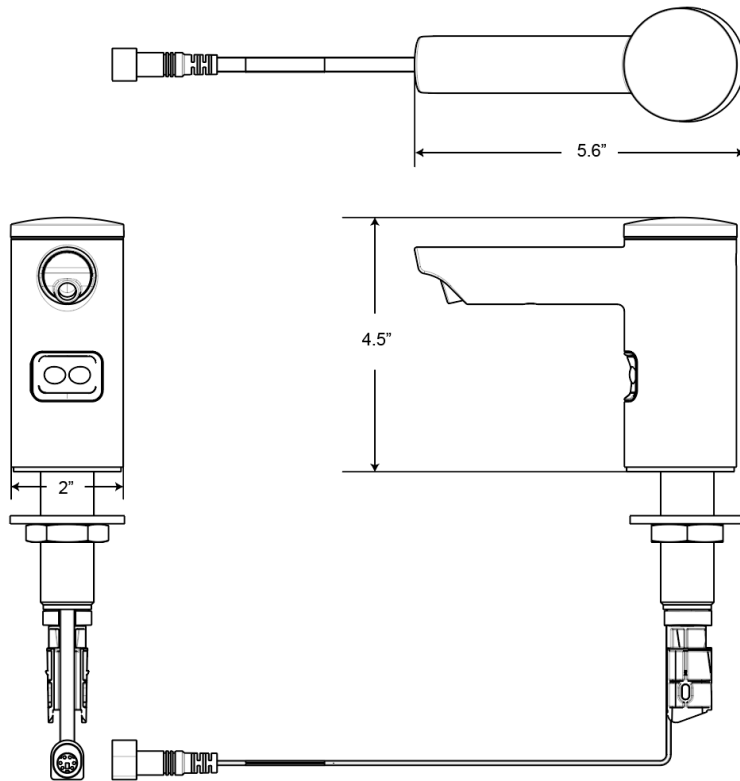

Contains:

- 1-EAF275-ISM Chrome Faucet Battery Operated (3335017)
- 1-ESD-2000 Soap Dispenser (3346089)
- 1-ESD-321 2 pack of 1500ml foam soap (3346044)

► **Faucet**

- Solar Powered, Sensor Activated, Electronic, Chrome Plated Constructed Metal, Hand Washing Faucet with the following features:
- Flow Rate: 0.5 gpm / 1.9 Lpm
- Modular One-piece Construction with all Concealed Components above deck
- Double Infrared Sensors with Automatic Setting Feature and Microprocessor
- Solar Powered
- Bi-stable Magnetic Solenoid Valve
- Water Supply Connection with Flexible High-pressure Hose and Strainer

► **Faucet Electrical Specifications**

- Includes 6 VDC Lithium Battery Back-up Power Source
- 6 VDC — Includes Auto Set and Range Adjustment LED
- Faucet Adaptive Self-adjustment Range: 2"-14" (51 mm -356 mm) nominal Nominal: 4" - 5" (102 mm - 127 mm)
- 6 VDC Solar Energy Module with 6 VDC Lithium Battery Back-up Power Source

► **Soap Dispenser**

- Modular one-piece construction is easy to install on a sink deck surface
- All electronics in spout are sealed
- Designed for drip free foam dispensing operation
- Motor Assembly suspended under counter connected to soap dispenser spout
- Motor Assembly rotates 360 degrees for easy installation
- Battery life of 45,000 activations
- 1,500 dispenses per foam soap bottle
- Ships with 2 bottles of non-scented, non-colored foam soap (1500ml per bottle)
- Additional foam soap can be purchased through Sloan (ESD-321) or GOJO distribution (8565-02-N6300GN)

► **Compliance & Certifications**

ASME A112.18.1 and CSA B125.1

*CAL*Green

This space for Architect/Engineer Approval

EAF-275-ISM
Faucet with Hot and Cold Water Supply

EAF-275-ISM Faucet

ESD-2000 Soap Dispenser