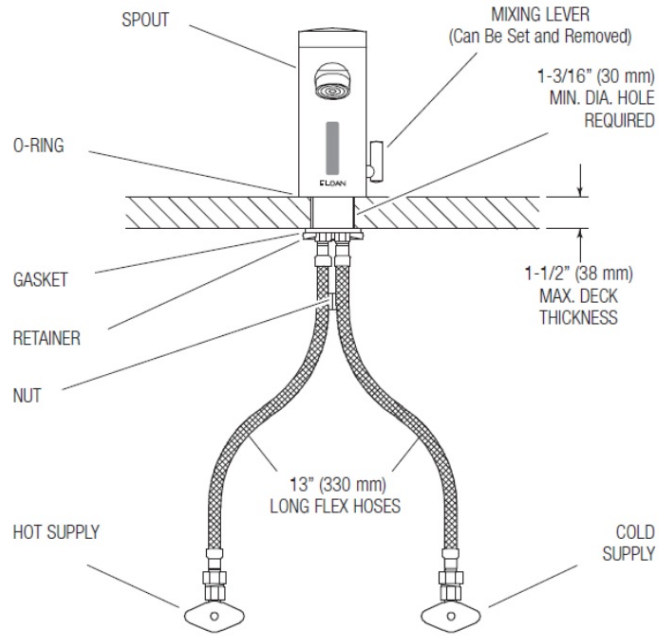

► **Faucet Electrical Specifications**

- Includes 6 VDC Lithium Battery Back-up Power Source
- 6 VDC — Includes Auto Set and Range Adjustment LED
- Faucet Adaptive Self-adjustment Range: 2"-14" (51 mm -356 mm) nominal Nominal: 4" - 5" (102 mm - 127 mm)
- 6 VDC Solar Energy Module with 6 VDC Lithium Battery Back-up Power Source

► **Soap Dispenser Electrical Specifications**

- Ships with battery pack (4 "D" Alkaline batteries included)
- Optional AC adaptor can be purchased separately (part number 0346090)
- Sensor range – nominal 5"
- GFI outlet suggested per code
- 120V/15 Amp

► **Soap Dispenser**

- Modular one-piece construction is easy to install on a sink deck surface
- All electronics in spout are sealed
- Designed for drip free foam dispensing operation
- Motor Assembly suspended under counter connected to soap dispenser spout
- Motor Assembly rotates 360 degrees for easy installation
- Battery life of 45,000 activations
- 1,500 dispenses per foam soap bottle
- Ships with 2 bottles of non-scented, non-colored foam soap (1500ml per bottle)
- Additional foam soap can be purchased through Sloan (ESD-321) or GOJO distribution (8565-02-N6300GN)

► **Compliance & Certifications**

ASME A112.18.1 and CSA B125.1

*CAL*Green

This space for Architect/Engineer Approval

EAF-275-ISM
Faucet with Hot and Cold Water Supply

EAF-275-ISM Faucet

ESD-2000 Soap Dispenser