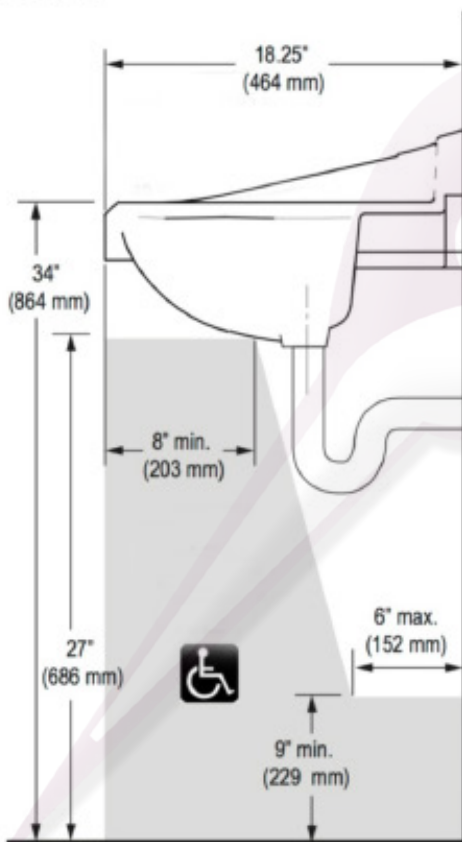

► Code Number

3873103

► Description

Vitreous china wall mounted lavatory with backsplash

► Fixture Specification

- White Vitreous china
- Front Overflow
- Single hole centerset
- Mounting bracket included
- 20 3/4" x 18 1/4" (527 mm x 464 mm)
- Carrier Not Included
- 4" integral backsplash

► Product Specification

Sink shall be made of vitreous china. Sink shall be wall mounted. Sink shall have a front overflow. Sink shall be single hole centerset. Sink shall be Sloan Model SS-3103.

► ROUGH-IN

► Notes

- All information contained in this document subject to change without written notice
- NOTE: All vitreous china dimensions shown in these drawings are nominal and not to scale. Dimensions can vary within the tolerances established in the governing ASME A112.19/CSA B45.1 standard. It is important to consider this when planning rough-in and plumbing layouts.