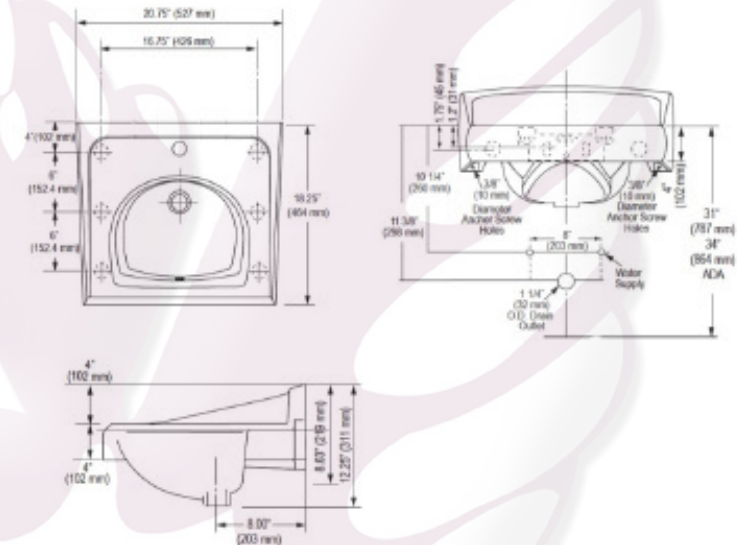

► Code Number

3873103

► Description

Vitreous china wall mounted lavatory with backsplash

► Fixture Specification

- White Vitreous china
- Front Overflow
- Single hole centerset
- Mounting bracket included
- 20 3/4" x 18 1/4" (527 mm x 464 mm)
- Carrier Not Included
- 4" integral backsplash

► Product Specification

Sink shall be made of vitreous china. Sink shall be wall mounted. Sink shall have a front overflow. Sink shall be single hole centerset. Sink shall be Sloan Model SS-3103.

► ROUGH-IN

► Notes

- All information contained in this document subject to change without written notice
- NOTE: All vitreous china dimensions shown in these drawings are nominal and not to scale. Dimensions can vary within the tolerances established in the governing ASME A112.19/CSA B45.1 standard. It is important to consider this when planning rough-in and plumbing layouts.