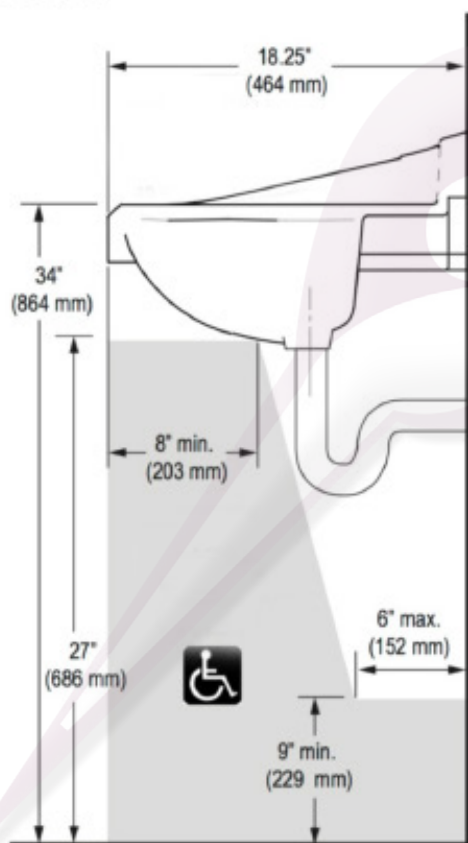

► **Code Number**

3873003

► **Description**

Vitreous china wall mounted lavatory with backsplash

► **Fixture Specification**

- White Vitreous china
- Front Overflow
- 4" (102mm) centerset
- Mounting bracket Included
- 20 3/4" x 18 1/4" (527 mm x 464 mm)
- Carrier Not Included
- 4" integral backsplash

► **Product Specification**

Sink shall be made of vitreous china. Sink shall be wall mounted. Sink shall have a front overflow. Sink shall be a 4" centerset. Sink shall be Sloan Model SS-3003.

► **ROUGH-IN**

► **Notes**

- All information contained in this document subject to change without written notice
- NOTE: All vitreous china dimensions shown in these drawings are nominal and not to scale. Dimensions can vary within the tolerances established in the governing ASME A112.19/CSA B45.1 standard. It is important to consider this when planning rough-in and plumbing layouts.