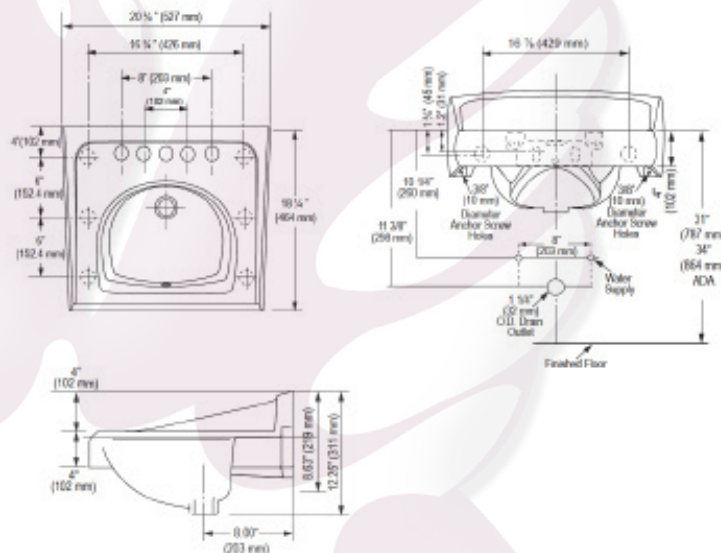

► **Code Number**

3873003

► **Description**

Vitreous china wall mounted lavatory with backsplash

► **Fixture Specification**

- White Vitreous china
- Front Overflow
- 4" (102mm) centerset
- Mounting bracket Included
- 20 3/4" x 18 1/4" (527 mm x 464 mm)
- Carrier Not Included
- 4" integral backsplash

► **Product Specification**

Sink shall be made of vitreous china. Sink shall be wall mounted. Sink shall have a front overflow. Sink shall be a 4" centerset. Sink shall be Sloan Model SS-3003.

► **ROUGH-IN**

► **Notes**

- All information contained in this document subject to change without written notice
- NOTE: All vitreous china dimensions shown in these drawings are nominal and not to scale. Dimensions can vary within the tolerances established in the governing ASME A112.19/CSA B45.1 standard. It is important to consider this when planning rough-in and plumbing layouts.