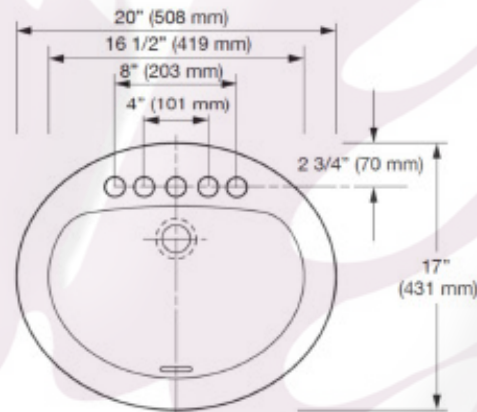

► **Code Number**

3873002

► **Description**

Vitreous china drop-in oval lavatory

► **Fixture Specification**

- White Vitreous china
- Self-rimming
- 4" (102 mm) Centerset
- Front Overflow
- 20" x 17" (508 mm x 431 mm)

► **Product Specification**

Sink shall be made of vitreous china with a front overflow. Sink shall be drop-in mounted. Sink shall have a 4" centerset. Sink shall be Sloan Model SS-3002.

► **ROUGH-IN**

► **Notes**

- All information contained in this document subject to change without written notice
- NOTE: All vitreous china dimensions shown in these drawings are nominal and not to scale. Dimensions can vary within the tolerances established in the governing ASME A112.19/CSA B45.1 standard. It is important to consider this when planning rough-in and plumbing layouts.