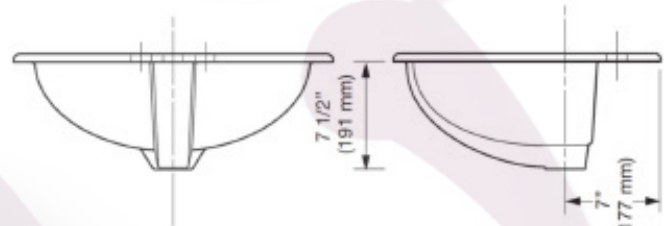

► **Code Number**

3873002

► **Description**

Vitreous china drop-in oval lavatory

► **Fixture Specification**

- White Vitreous china
- Self-rimming
- 4" (102 mm) Centerset
- Front Overflow
- 20" x 17" (508 mm x 431 mm)

► **Product Specification**

Sink shall be made of vitreous china with a front overflow. Sink shall be drop-in mounted. Sink shall have a 4" centerset. Sink shall be Sloan Model SS-3002.

► **ROUGH-IN**

► **Notes**

- All information contained in this document subject to change without written notice
- NOTE: All vitreous china dimensions shown in these drawings are nominal and not to scale. Dimensions can vary within the tolerances established in the governing ASME A112.19/CSA B45.1 standard. It is important to consider this when planning rough-in and plumbing layouts.