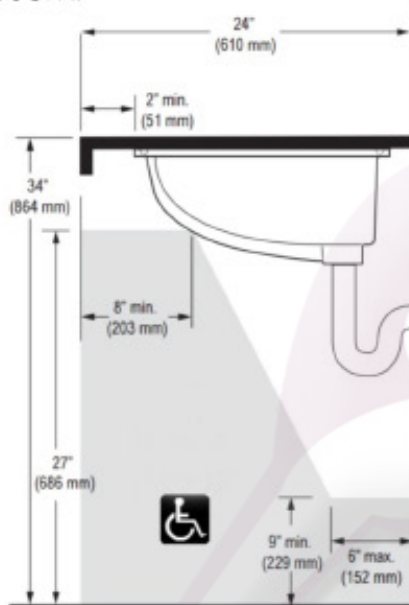

► **Code Number**

3873002

► **Description**

Vitreous china drop-in oval lavatory

► **Fixture Specification**

- White Vitreous china
- Self-rimming
- 4" (102 mm) Centerset
- Front Overflow
- 20" x 17" (508 mm x 431 mm)

► **Product Specification**

Sink shall be made of vitreous china with a front overflow. Sink shall be drop-in mounted. Sink shall have a 4" centerset. Sink shall be Sloan Model SS-3002.

► **ROUGH-IN**

► **Notes**

- All information contained in this document subject to change without written notice
- NOTE: All vitreous china dimensions shown in these drawings are nominal and not to scale. Dimensions can vary within the tolerances established in the governing ASME A112.19/CSA B45.1 standard. It is important to consider this when planning rough-in and plumbing layouts.