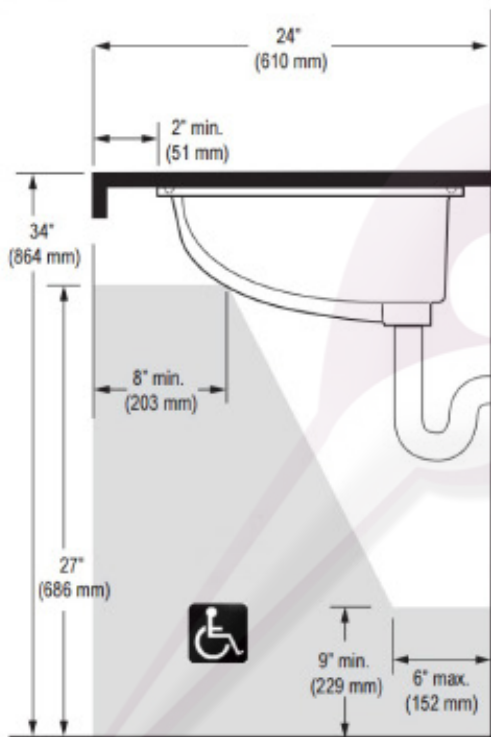

► **Code Number**

3873001

► **Description**

Vitreous china undermounted, oval lavatory

► **Fixture Specification**

- White Vitreous china
- Front Overflow
- 9 1/2" x 16 1/2" (495 mm x 419 mm)
- Mounting bracket Included

► **Product Specification**

Sink shall be made of vitreous china with a front overflow. Sink shall be under mounted. Sink shall be Sloan Model SS-3001.

► **Notes**

- All vitreous china dimensions shown in these drawings are nominal and not to scale. Dimensions can vary within the tolerances established in the governing ASME A112.19.2/CSA B45.1 standard. It is important to consider this when planning rough-in and plumbing layouts.
- All information contained in this document subject to change without written notice