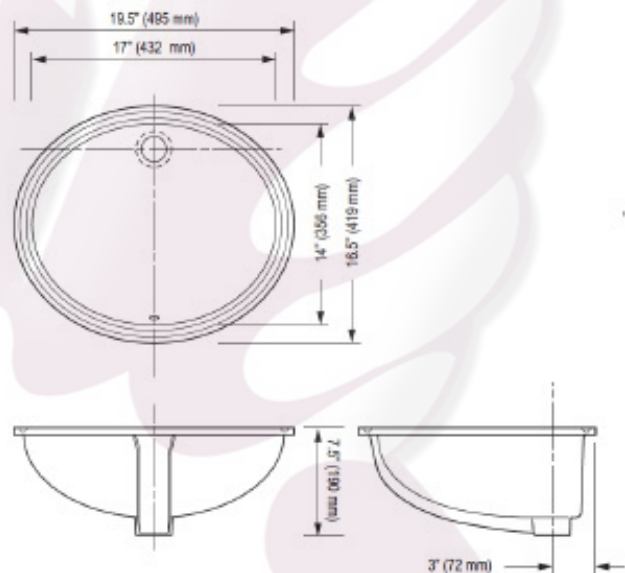

► **Code Number**

3873001

► **Description**

Vitreous china undermounted, oval lavatory

► **Fixture Specification**

- White Vitreous china
- Front Overflow
- 9 1/2" x 16 1/2" (495 mm x 419 mm)
- Mounting bracket Included

► **Product Specification**

Sink shall be made of vitreous china with a front overflow. Sink shall be under mounted. Sink shall be Sloan Model SS-3001.

► **Notes**

- All vitreous china dimensions shown in these drawings are nominal and not to scale. Dimensions can vary within the tolerances established in the governing ASME A112.19.2/CSA B45.1 standard. It is important to consider this when planning rough-in and plumbing layouts.
- All information contained in this document subject to change without written notice