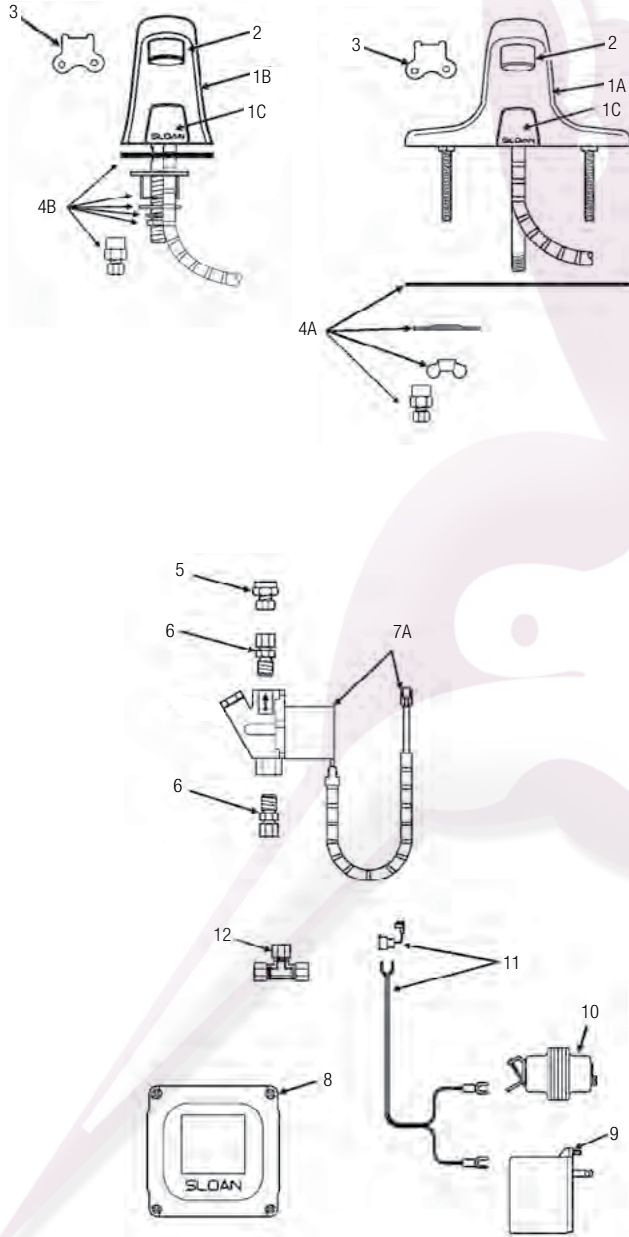

Optima® ETF-600/ETF-610

ETF-610

ETF-600

PARTS LIST—ETF-600 AND ETF-610 FAUCETS

Item No.	Code No.	Part No.	Description
1A.	0365086	ETF-543-A	Faucet and Sensor Assembly (ETF-600)
1B.	0365117	ETF-570-A	Pedestal Faucet and Sensor Assembly (ETF-610)
1C.	0365070	ETF-542-A	Sensor Module Only (for ETF-600 and ETF-610 faucets) includes 18" (153 mm) armored Cable, Shroud, and Housing for Sensor Window
2.	3365092	ETF-1023-A	0.5 gpm (1.9 Lpm) Spray Head with Key (male thread)
	3365093	ETF-1024-A	2.2 gpm (8.3 Lpm) Aerator Spray Head with Key (male thread)
	3365162	ETF-1029-A	2.2 gpm (8.3 Lpm) Laminar Flow Spray Head with Key (male thread)
	3365756	ETF-1039-A	0.35 gpm (1.3 Lpm) Multi-Lam Spray Head VR
3.	0305927	ETF-435	Replacement Key Only
4A.	3365088	ETF-546-A	Faucet Mounting Kit for ETF-600 includes Base Gasket, two (2) Slotted Mounting Washers, two (2) Wing Nuts, and Compression Fitting Connector
4B.	0315085	EBF-123-A	Faucet Mounting Kit for ETF-610 includes Spacer, Base Gasket, 1/4" NPSM Hex Nut, Washer, 9/16" Lock Washer and Compression Fitting Connector
5.	0365058	ETF-547	1/8" NPT Pipe to 3/8" Tube Compression Fitting Connector (female)
6.	3365676	ETF-437-A	Single Solenoid Supply Kit includes, two (2) Compression Fittings, Compression Nut, and Ferrule
7A.	0305849	ETF-370-A	24 VAC Solenoid Valve Assembly includes 18" (457 mm) armored Cable and two (2) Terminal Housings
7B.	3305577	ETF-1009-A	Solenoid Valve Repair Kit includes Replacement Filter, Guide, Armature Spring, Diaphragm and Washer
7C.	3375003	MCR-1003-A	Diaphragm only
8.	3365000	ETF-450-A	Control Module Assembly includes splashproof Junction Box and Junction Box Mounting Kit
9.	0365534	ETF-233	120V/35VA Plug-In Transformer
10.	0345370	EL-248-40	24V/40VA Box Mount Transformer
11.	0365001	ETF-458-A	Input Power Cable (Transformer to Control Module) includes Strain Relief and two (2) Terminal Crimp Connectors
12.	3365461	ETF-617-A	Bak-Chek® "T" Assembly