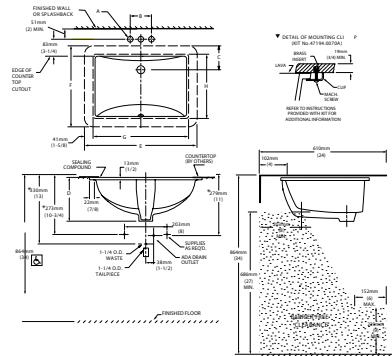

Lavabo Chico: 21-1/4" x 15-1/4"      Lavabo Grande: 23-5/8" x 16-5/8"

FITTING	A	B
CENTER-SET	1-1/16 (27mm)	4 (102mm)
SPREAD	1-1/4 (32mm)	8 (203mm)

CAT. NO.	E	F	G	H	C	D
0614.000	240mm (21-1/4)	387mm (15-1/4)	464mm (18-1/4)	308mm (12-1/8)	114mm (4-1/2)	209mm (8-1/4)
0618.000	600mm (23-5/8)	422mm (16-5/8)	537mm (21-1/8)	356mm (14)	108mm (4-1/4)	209mm (8-1/4)