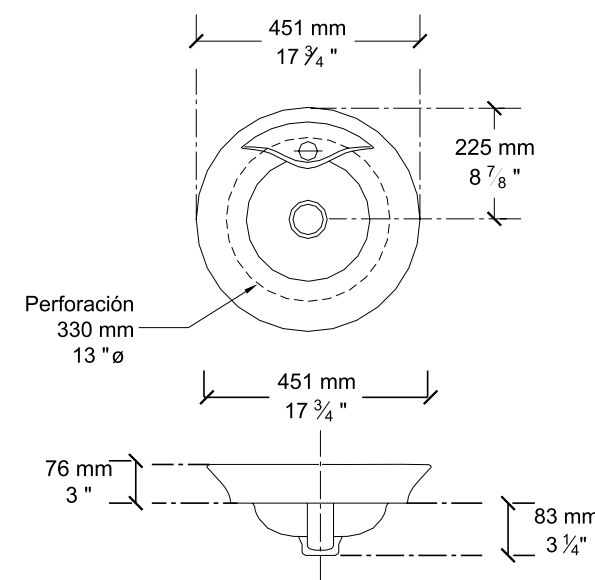

Colores disponibles:
.020 Blanco
.021 Marfil