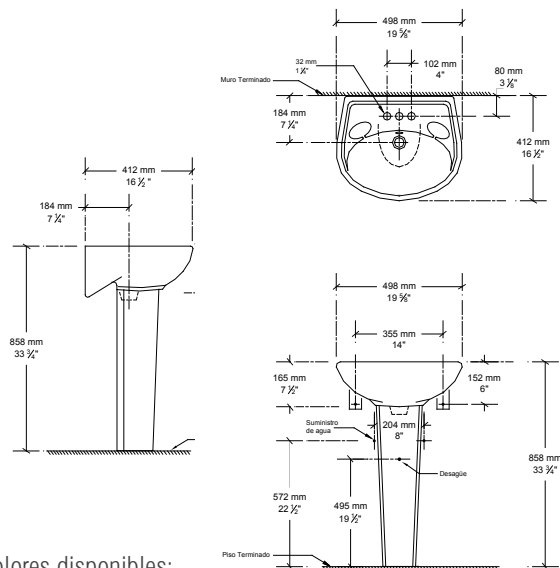

- Cerámica porcelanizada de alto brillo
- Disponible con perforación de 4"
- Rebosadero posterior
- Altura normal
- Cubierta con amplio espacio
- Lavabo de pedestal o de colgar