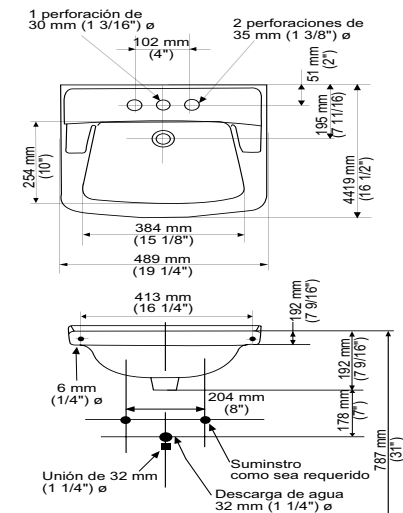

Lavabo: 01 017

- Cerámica porcelanizada de alto brillo
- Disponible con perforación de 4"
- Rebosadero posterior
- Amplio espacio interior

Color disponible:
.020 Blanco