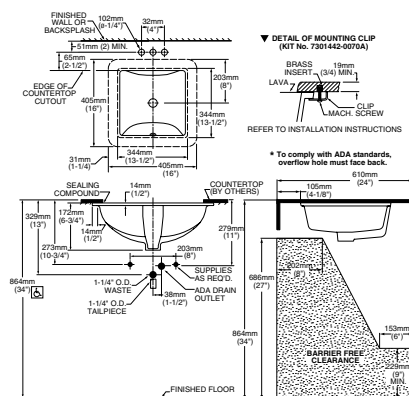

Lavabo: 0426 000

- Cerámica porcelanizada de alto brillo
- Sin perforaciones
- Rebosadero frontal o posterior