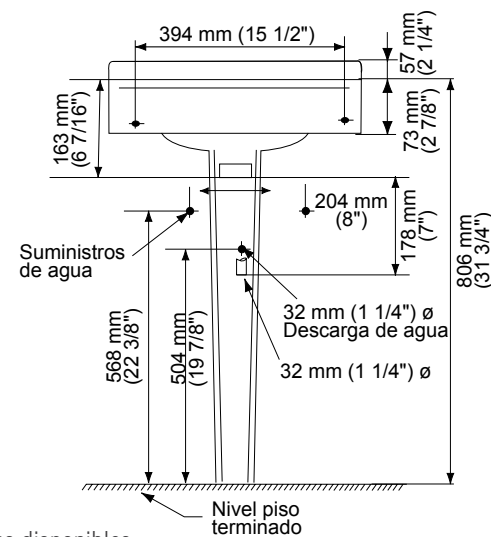

- Cerámica porcelanizada de alto brillo
- Disponible con perforación de 4"
- Rebosadero posterior
- Altura normal
- Lavabo de pedestal o de colgar

Colores disponibles:
.020 Blanco
.021 Marfil