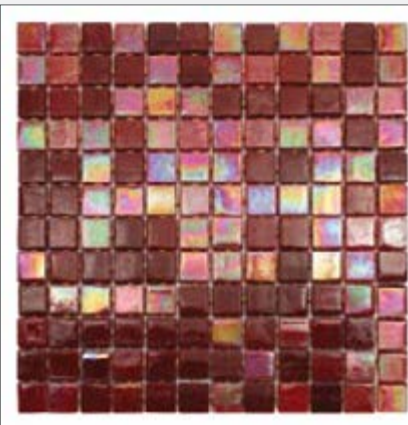

MOSAI&CO
TU ESPACIO INTERIOR

SMALTO v25

Fusion is the key to SMALTO v25 collection, enamel & iridescent blends of full body mosaics where classic and contemporary meet to create shades that are daring but sophisticated. Blurred times that come to be an authentic style just for those that know better.

Fusión es la clave de línea SMALTO v25, mezcla de mosaicos esmaltes e iridiscentes de cuerpo robusto donde lo clásico y contemporáneo se unen para crear versiones de colores atrevidos y a su vez sofisticados. Difumina épocas y converge en un estilo auténtico sólo para conocedores

SMALTO v25

FULL BODY - MOSAIC BLENDS

Terracota sr 5878

Escarlata sr 5474

Chocolate sr 2141

SMALTO v25

FULL BODY - MOSAIC BLENDS

Mango sr 2545

VERTINO

ALICANTE

CINZA collection seems an elderly powder concealing the vitreous brightness and revealing color strokes and a smooth touch.

The apparience recreated resembles natural stones, marble and granite.