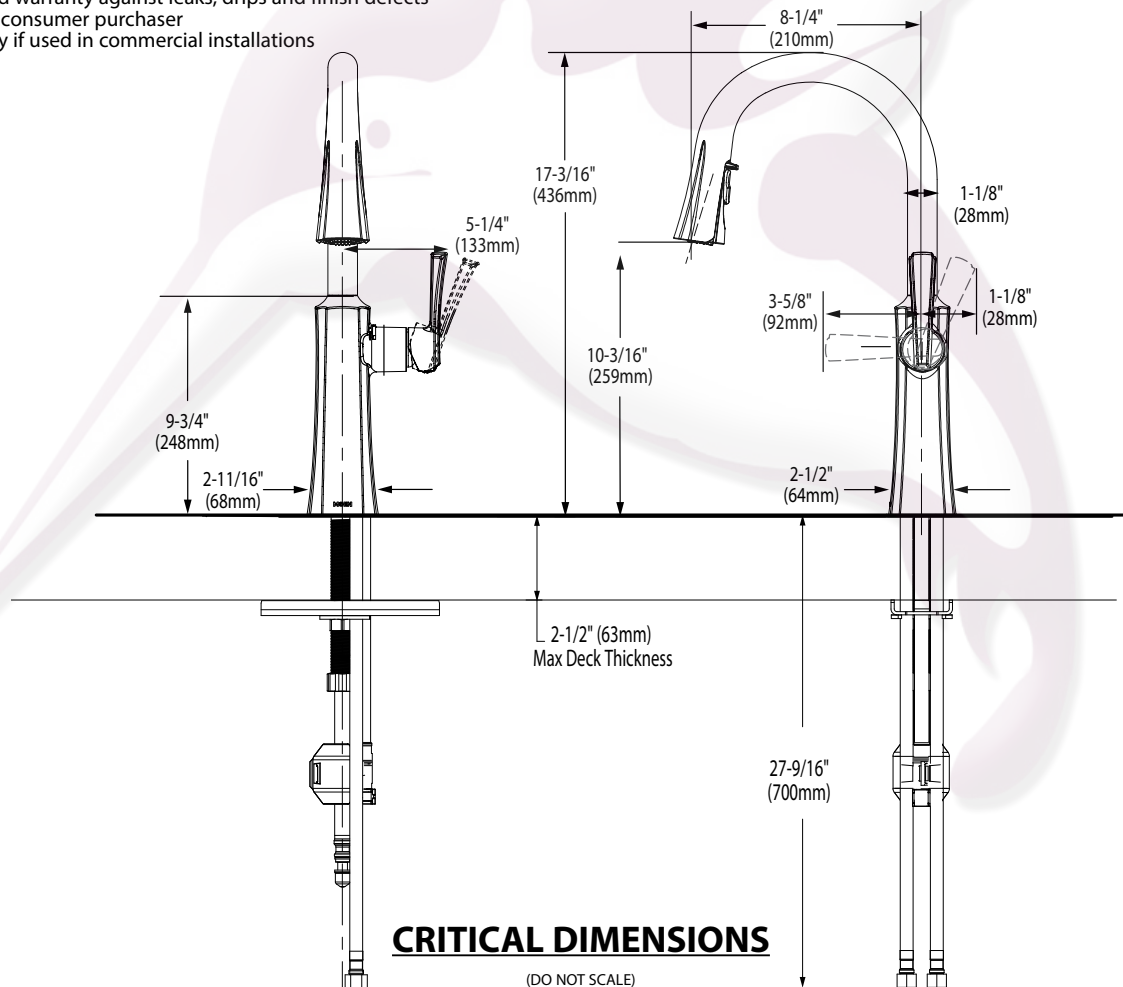

## FAUCET DESCRIPTION

- Reflex™ pulldown system offers smooth operation, easy movement and secure docking
- Metal construction with various finishes identified by suffix
- Pulldown spray with 68" braided hose and Duralock Quick Connect installation
- Flexible supply lines with 3/8" compression fittings
- High arc spout provides height and reach to fill or clean large pots while pulldown wand provides the maneuverability for cleaning or rinsing
- 360° rotating spout
- Faucet designed for handle to be mounted on right side

## Single Handle High Arc Pulldown Kitchen Faucet

Models: S72608 series

**NOTE:** THIS FAUCET IS DESIGNED TO BE INSTALLED THRU 1 HOLE, 1-1/2" (38mm) MIN. DIA..

Tel.8375.0992/93, 8372.3713/14/15

Prol.Ruiz Cortines #307 Pte. Col.Paseo de Cumbres Mty N.L. C.P.64346