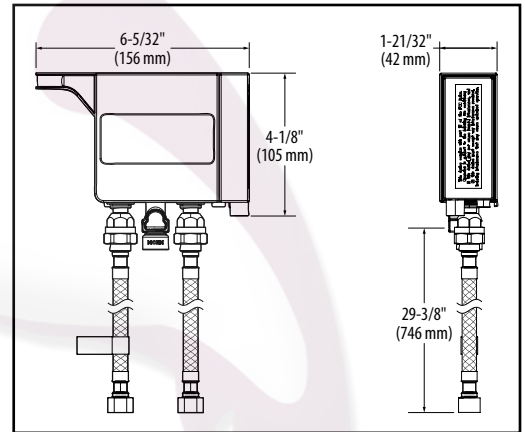

Close up view of Control Box