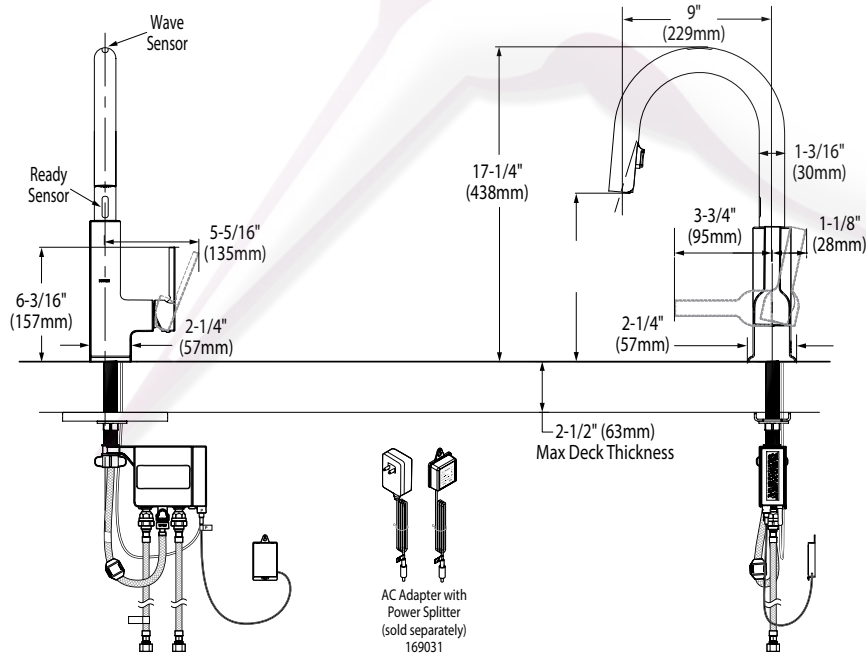

OPERATION

- Lever style handle
- Temperature controlled by 100° arc of handle travel
- Operates with less than 5 lbs. of force
- Operates in stream or spray mode in the pulldown or retracted position
- Spout rotates 100 degrees

FLOW

- Flow is limited to 1.5 gpm (5.7 L/min) at 60 psi

CARTRIDGE

- 1255™ Duralast™ cartridge

STANDARDS

- Third party certified to IAPMO Green, ASME A112.18.1/CSA B125.1 and all applicable requirements referenced therein including NSF 61/9G & 372
- Meets CalGreen and Georgia SB370 requirements
- Contains no more than 0.25% weighted average lead content
- Complies with California Proposition 65 and with the Federal Safe Drinking Water Act
- The backflow protection system in the device consists of two independently operating check valves, a primary and a secondary which prevent backflow
- ADA ♿ for lever handle

WARRANTY

- Limited lifetime warranty against leaks, drips, finish defects to the original consumer purchaser
- 5 year warranty electronic operation defects to the original consumer purchaser
- 5 year warranty against leaks, drips, finish defects if used in commercial installations
- 1 year warranty against electronic operation defects if used in commercial installations

CRITICAL DIMENSIONS

(DO NOT SCALE)