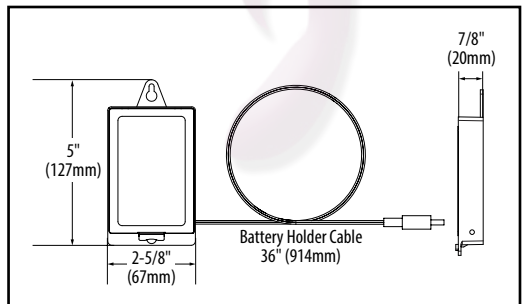

Battery Holder

Tel.8375.0992/93, 8372.3713/14/15

Prol.Ruiz Cortines #307 Pte. Col.Paseo de Cumbres Mty N.L. C.P.64346

www.colibrimty.com

colibrimty