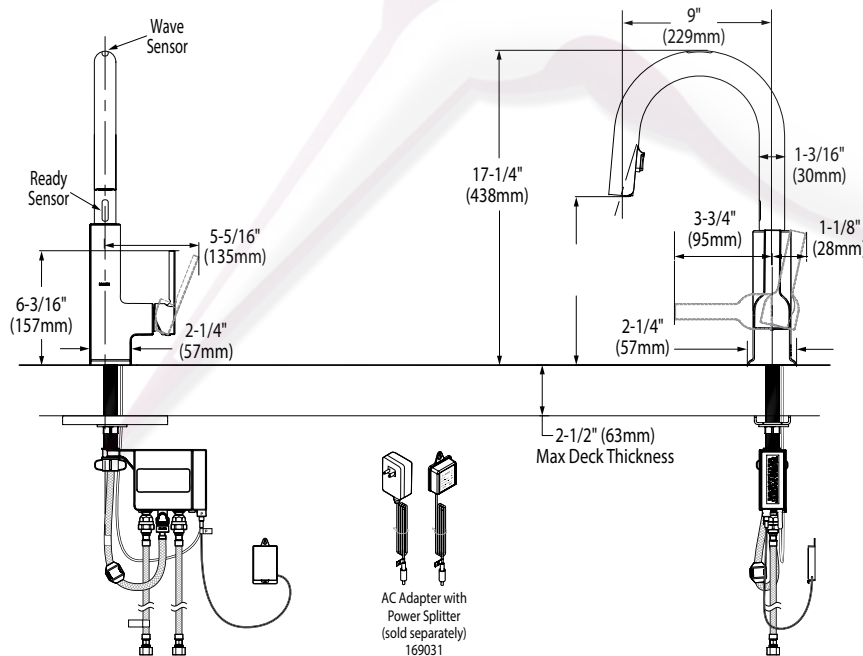

**OPERATION**

- Lever style handle
- Temperature controlled by 100° arc of handle travel
- Operates with less than 5 lbs. of force
- Operates in stream or spray mode in the pulldown or retracted position
- Spout rotates 100 degrees

**FLOW**

- Flow is limited to 1.5 gpm (5.7 L/min) at 60 psi

**CARTRIDGE**

- 1255™ Duralast™ cartridge

**STANDARDS**

- Third party certified to IAPMO Green, ASME A112.18.1/CSA B125.1 and all applicable requirements referenced therein including NSF 61/9G & 372
- Meets CalGreen and Georgia SB370 requirements
- Contains no more than 0.25% weighted average lead content
- Complies with California Proposition 65 and with the Federal Safe Drinking Water Act
- The backflow protection system in the device consists of two independently operating check valves, a primary and a secondary which prevent backflow
- ADA ♿ for lever handle

**CRITICAL DIMENSIONS**

(DO NOT SCALE)

AC Adapter with Power Splitter (sold separately) 169031

**Specifications**

**STō with MotionSense™ Single Handle High Arc Pulldown Kitchen Faucet**

**Models:** S72308E series

**NOTE:** THIS FAUCET IS DESIGNED TO BE INSTALLED THRU 1 HOLE, 1-1/2" (38mm) MIN. DIA.

**Close up view of Control Box**

**Battery Holder**