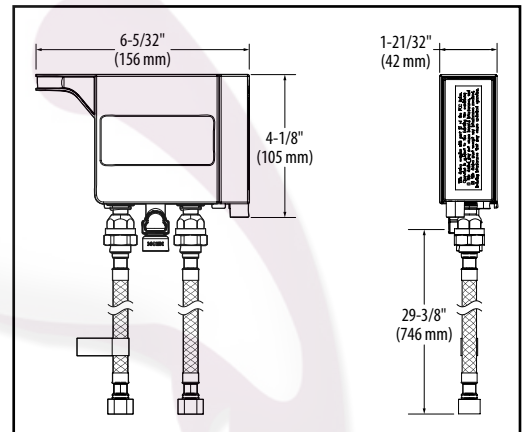

**CRITICAL DIMENSIONS**

(DO NOT SCALE)

AC Adapter with Power Splitter (sold separately) 169031

**Specifications**

**STō with MotionSense™ Single Handle High Arc Pulldown Kitchen Faucet**

**Models:** S72308E series

**NOTE:** THIS FAUCET IS DESIGNED TO BE INSTALLED THRU 1 HOLE, 1-1/2" (38mm) MIN. DIA.

**Close up view of Control Box**

**Battery Holder**