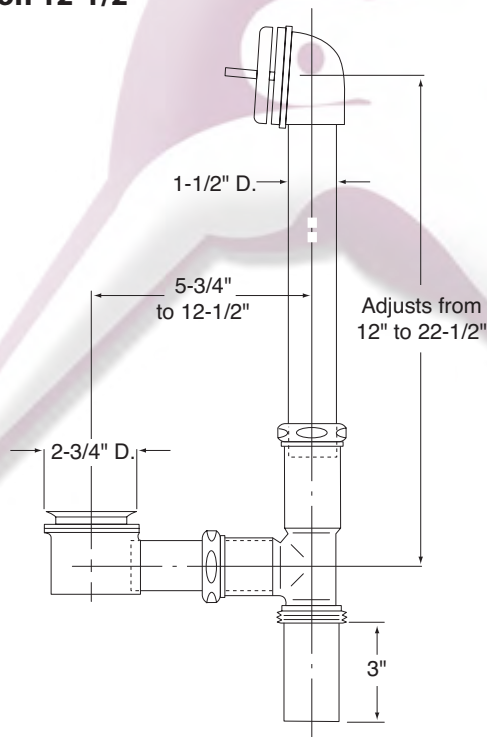

DESCRIPTION

- Trip Lever bath waste for whirlpool tubs
- 1-1/2" hi-tee
- 17 gauge brass tube with brass nuts
- Adjustable trip lever
- 1-1/2" brass waste shoe
- All metal trim
- Removable grid strainer
- Available Finishes:
 - Chrome
 - Brushed Chrome
 - Chrome/LifeShine® Polished Brass
 - LifeShine® Brushed Nickel
 - LifeShine® Polished Brass
 - LifeShine® Satine
 - LifeShine® Brushed Bronze
 - LifeShine® Nickel

- Pewter
- Wrought Iron
- Antique Nickel
- Oil Rubbed Bronze
- Platinum
- Antique Bronze

BATH WASTE

90480	Chrome
90480BC	Brushed Chrome
90480CP	Chrome/Pol. Brass
90480BN	Brushed Nickel
90480P	Polished Brass
90480ST	Satine
90480BB	Brushed Bronze
90480NL	Nickel
90480PW	Pewter
90480WR	Wrought Iron
90480AN	Antique Nickel
90480ORB	Oil Rubbed Bronze
90480PM	Platinum
90480AZ	Antique Bronze

WARRANTY

- Lifetime limited warranty against finish defects to the original consumer purchaser
- 5 year warranty if used in commercial installations

Max height 22-1/2"
Max extension 12-1/2"

CRITICAL DIMENSIONS