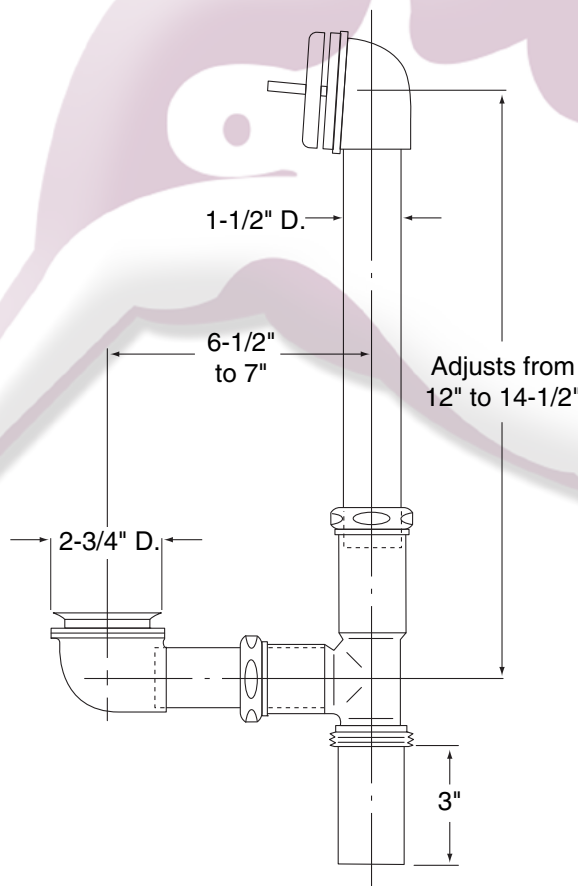

Buy it for looks. Buy it for life.®

Specifications

DESCRIPTION

- Trip Lever bath waste with 1-1/2" hi-tee for 14" and 16" tubs
- 20 gauge brass tube
- Adjustable trip lever
- 1-1/2" waste shoe
- All Metal trim
- Removeable grid strainer
- Available Finishes
 - Chrome
 - LifeShine® Brushed Nickel
 - Oil Rubbed Bronze

CRITICAL DIMENSIONS

(DO NOT SCALE)