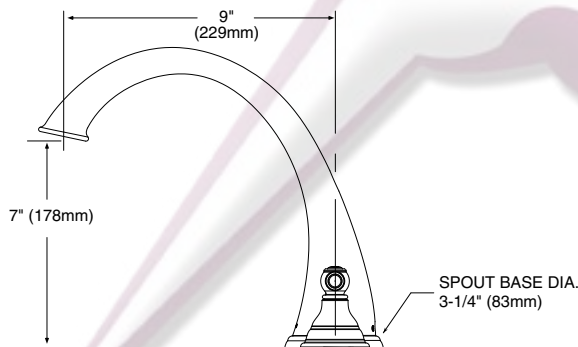

DESCRIPTION

- Metal construction with various finishes identified by suffix
- Hot and Cold indicators included

OPERATION

- Lever style handles
- Rotate hot side handle counterclockwise to open (clockwise to close) and the cold side handle clockwise to open and (counterclockwise to close)

KINGSLEY™

Two-Handle Roman Tub Faucet Trim

Models: T920 series

Valves: 4992, 4993, 4996, 4997, 4999, 64997, 64999

CRITICAL DIMENSIONS

(DO NOT SCALE)