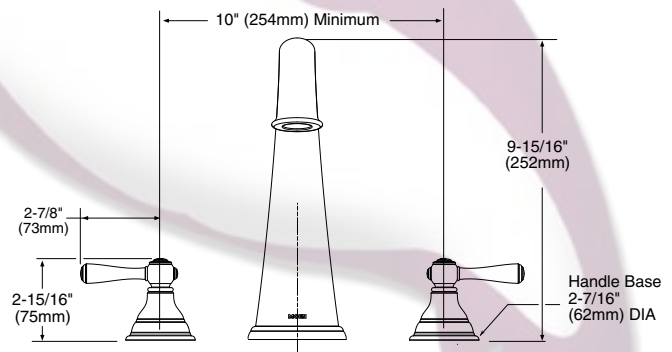

DESCRIPTION

- Metal construction with various finishes identified by suffix
- Hot and Cold indicators included

OPERATION

- Lever style handles
- Rotate hot side handle counterclockwise to open (clockwise to close) and the cold side handle clockwise to open and (counterclockwise to close)

KINGSLEY™

Two-Handle Roman Tub Faucet Trim

Models: T920 series

Valves: 4992, 4993, 4996, 4997, 4999, 64997, 64999

CRITICAL DIMENSIONS

(DO NOT SCALE)