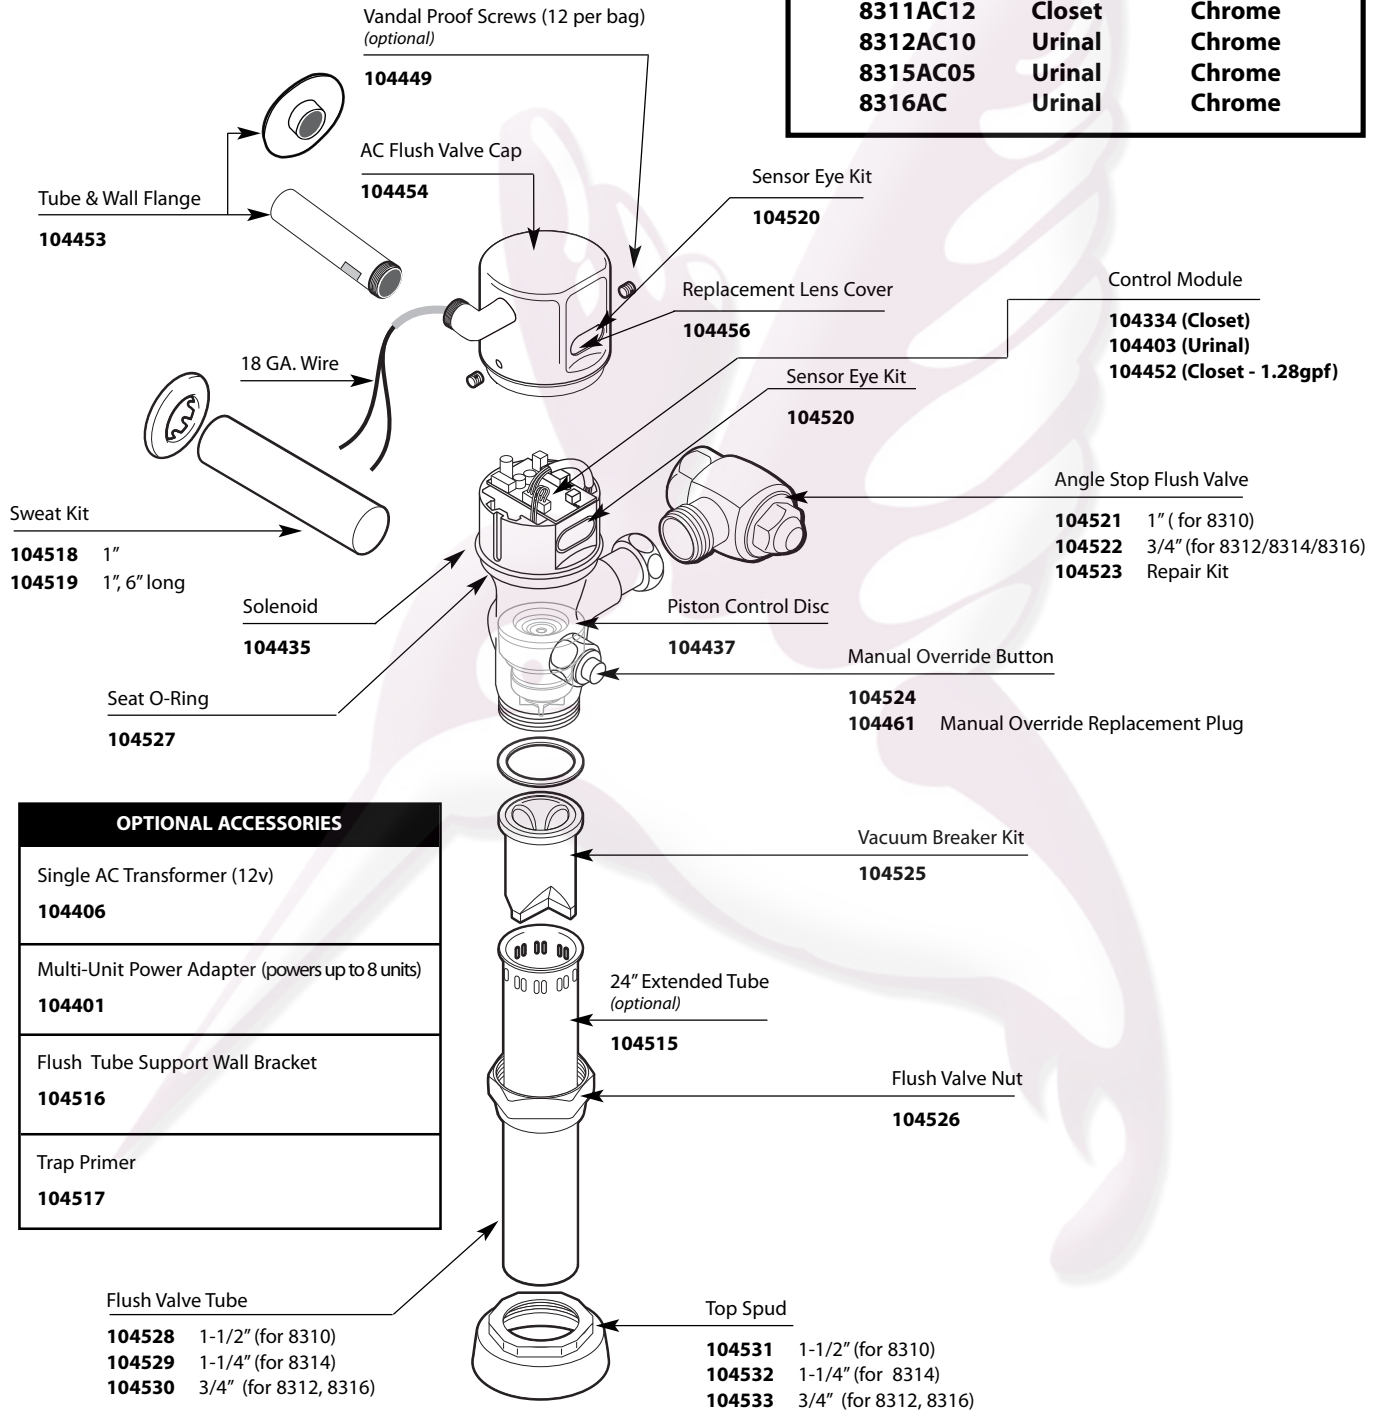

AC Transformer
(up to 8 devices)

104630

Faucet AC Connector
(1 per device;
included in AC units)

182538

Angle Stop Repair Kit

104557

Replacement Brass Stop

104555

Replacement Lens Cover

104456

Manual Override Button Flush Valve

104524 Manual Override
Replacement Button

104461 Manual Override
Replacement Plug

1-1/2" x 24"
Extension Tube

104515

3/4" x 24"
Extension Tube (Optional)

104538

Brass Flush Valve Nut

104571

Top Spud Assembly

104581 1-1/2" (for 8310)

104582 1-1/4" (for 8314)

104583 3/4" (for 8312)

■ Order by Part Number

AC Powered Exposed Type Flush Valve		
MODEL		FINISH
8310AC16	Closet	Chrome
8311AC12	Closet	Chrome
8312AC10	Urinal	Chrome
8315AC05	Urinal	Chrome
8316AC	Urinal	Chrome

OPTIONAL ACCESSORIES	
Single AC Transformer (12v)	104406
Multi-Unit Power Adapter (powers up to 8 units)	104401
Flush Tube Support Wall Bracket	104516
Trap Primer	104517