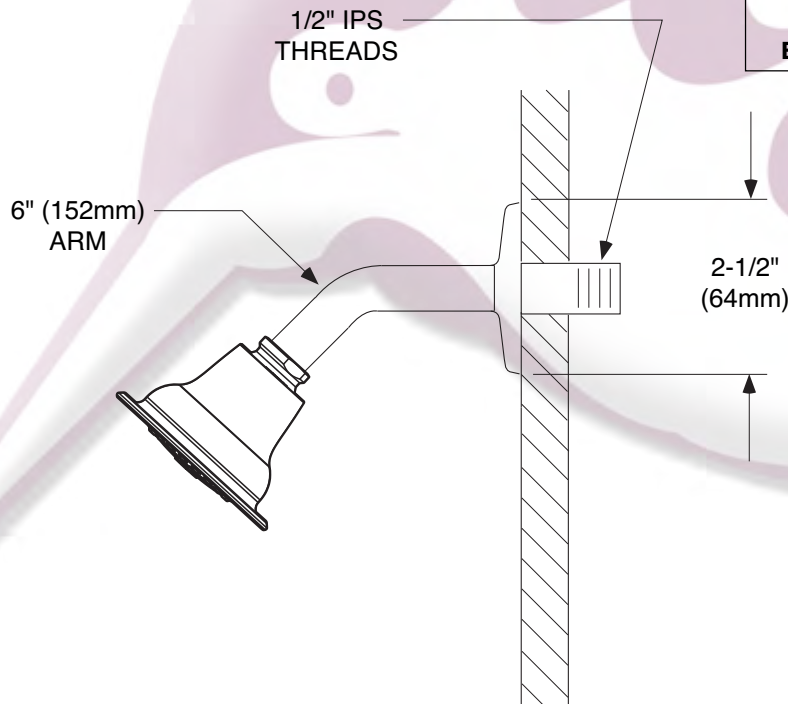

**DESCRIPTION**

- Various finishes identified by suffix
- Fixed mount showerhead only
- Nonmetallic spray face
- Nonmetallic shell

**OPERATION**

- Single spray

**FLOW**

- Showerhead is limited to 2.5 gpm (9.5 L/min) at 80 psi
- EP suffix models are limited to 1.75 gpm (6.6 L/min) at 80 psi

**Models:** 6303 series

**Single Function Showerhead,  
Arm & Flange**

**Models:** 6307 series

**CRITICAL DIMENSIONS**

(DO NOT SCALE)

Tels. (81) 8375.0992-93 con 6 líneas

www.colibrimty.com info@colibrimty.com    @colibrimty