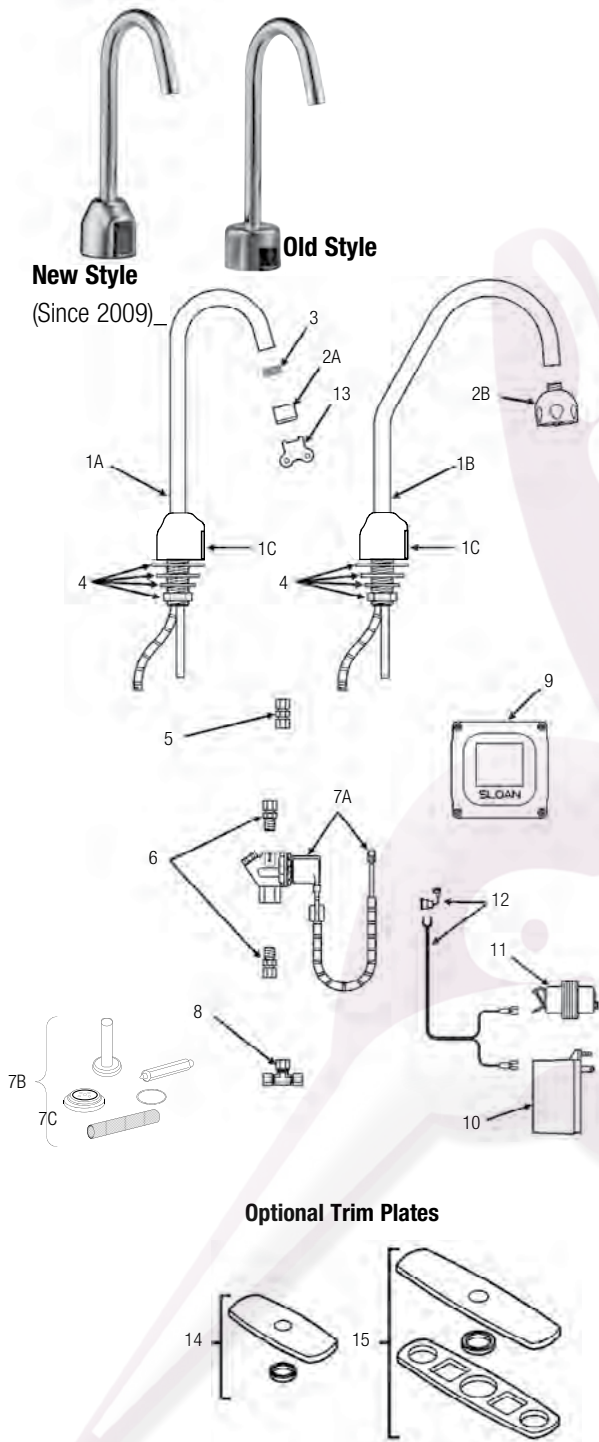

Optima® ETF-700

PARTS LIST—ETF-700 FAUCET

Item No.	Code No.	Part No.	Description
1A.	0365108	ETF-472-A	Faucet and Sensor Assembly with Standard Gooseneck Spout (ETF-700)
1B.	0365109	ETF-473-A	Faucet and Sensor Assembly with Surgical Bend Gooseneck Spout (ETF-700-S)
1C.	0365456PK	ETF-830-A	<b>(NEW STYLE)</b> Sensor Module <b>Only</b> includes 18" (153 mm) armored Cable, Shroud, and Housing for Sensor Window (ETF-700 and ETF-700-S Faucets)
1C.	0365028	ETF-476-A	<b>(OLD STYLE)</b> (Prior to 1-2009) Sensor Module <b>Only</b> includes 18" (153 mm) armored Cable, Shroud, and Housing for Sensor Window (ETF-700 and ETF-700-S Faucets)
2A.	0365147	ETF-621-A	2.2 gpm (8.3 Lpm) Aerator Spray Head with Key (female thread)
	0365793	ETF-839	0.35 gpm (1.3 Lpm) Multi-Lam Spray Head
2B.	0328134	AC-55-A	Shower Spray Head Assembly, 2.2 gpm (8.3 Lpm)
3.	0305784	ETF-178	Adapter for Spray Heads (not required for AC-55-A Shower Spray Head)
4.	0365110	ETF-503-A	Spout Mounting Kit Includes Rubber Washer, Flat Washer, Lockwasher, Mounting Nut, and Union Compression Fitting
5.	0365057	ETF-530	3/8" x 3/8" Union Compression Fitting (female)
6.	3365676	ETF-437-A	Single Solenoid Supply Kit includes, two (2) Compression Fittings, Compression Nut, and Ferrule
7A.	0305849	ETF-370-A	24 VAC Solenoid Valve Assembly includes 18" (457 mm) Armored Cable and two (2) Terminal Housings
7B.	3305577	ETF-1009-A	Solenoid Valve Repair Kit includes Replacement Filter, Guide, Armature Spring, Diaphragm and Washer
7C.	3375003	MCR-1003-A	Diaphragm only
8.	3365461	ET617-A	Bak-Chek® "T" Assembly
9.	3365000	ETF-450-A	Control Module Assembly includes splashproof Junction Box and Junction Box Mounting Kit
10.	0365534	ETF-233	120V/35VA Plug-In Transformer
11.	0345370	EL-248-40	24V/40VA Box Mount Transformer
12.	0365001	ETF-458-A	Input Power Cable (Transformer to Control Module) includes Strain Relief and two (2) Terminal Crimp Connectors
13.	0305927	ETF-435	Replacement Key Only
14.	3365302	ETF-607-A	Trim Plate for 4" Center-set Sink
15.	3365303	ETF-608-A	Trim Plate for 8" Center-set Sink