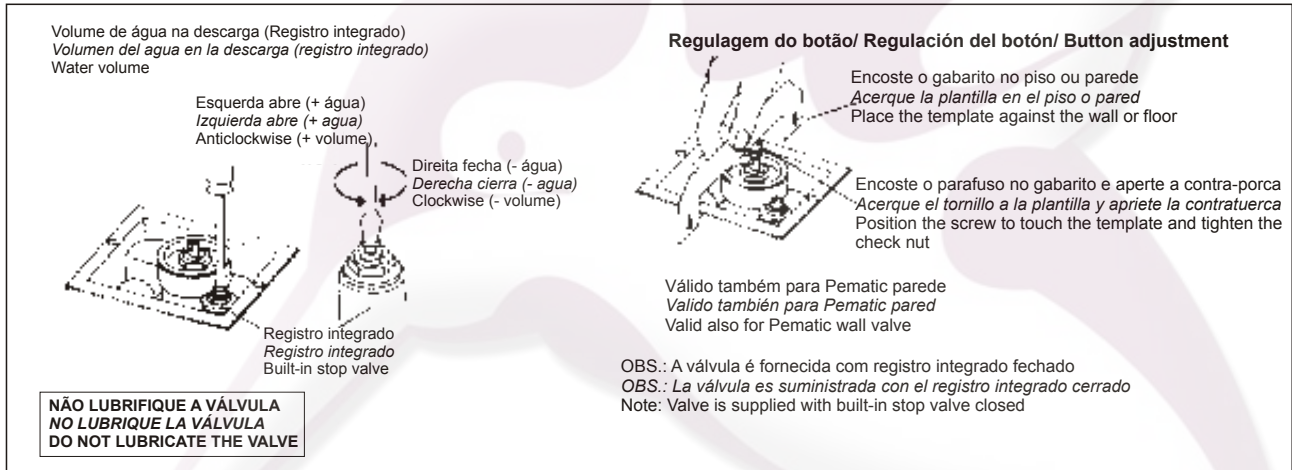

Regulagem / Regulación / Adjustment