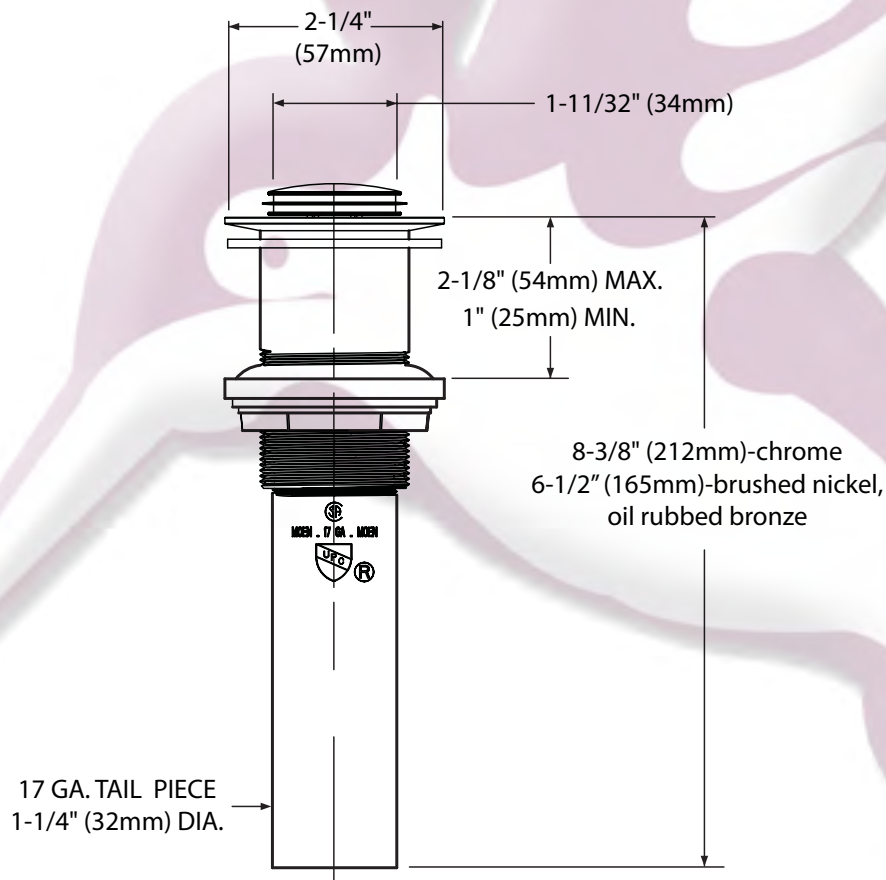

DESCRIPTION

- Metal construction with chrome plated, LifeShine® brushed bronze, LifeShine® brushed nickel, oil rubbed bronze or antique bronze finish
- Spring loaded push button waste assembly
- Without overflow
- Ideal for vessel sinks

**1-1/4" Push Button Drain
without Overflow**

Models: 140780, 140780BB, 140780BN,
140780ORB, 140780AZ

CRITICAL DIMENSIONS

(DO NOT SCALE)