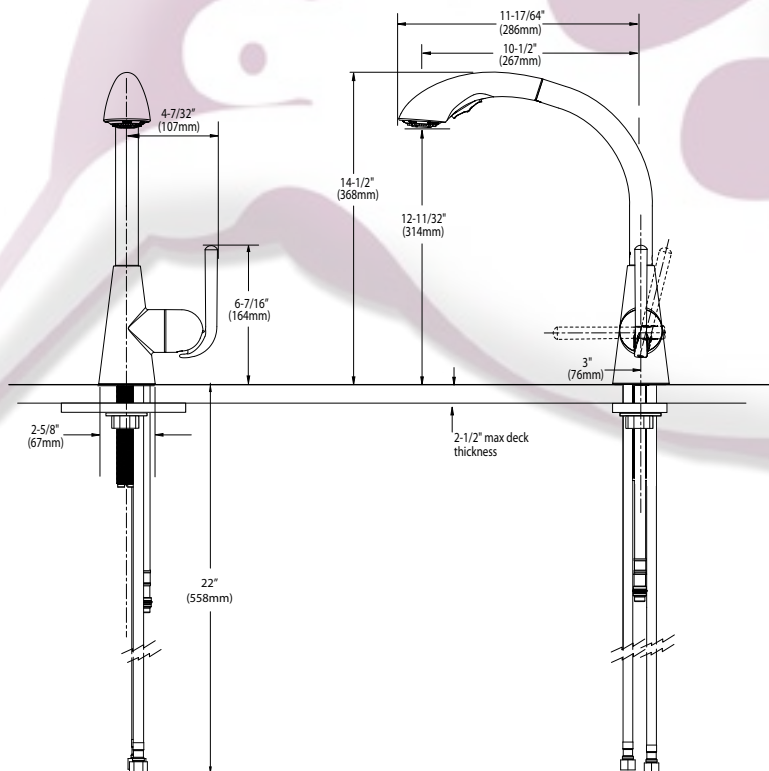

DESCRIPTION

- Metal construction with various finishes identified by suffix
- Quick connect installation
- Pullout spray with 59" braided hose
- Flexible supply lines with 3/8" fittings connect directly to supply stop
- 360° rotating spout

OPERATION

- Lever style handle
- Operates with less than 5 lbs. of force
- Operates in stream or spray mode in the pullout or retracted position
- When filling a vessel outside the sink, the pause feature conveniently stops the flow of water as the wand passes over the counter top

FLOW

- Flow is limited to 2.2 gpm (8.3 L/min) at 60 psi

CARTRIDGE

- 1255™ Duralast™ cartridge for Single-Handle Faucets

STANDARDS

- Third party certified to ASME A112.18.1/CSA B125.1 and all applicable requirements referenced therein including NSF 61/9
- Complies with California Proposition 65 and with the Federal Safe Drinking Water Act

ASCENT™ 90
Single Handle High Arc
Pullout Kitchen Faucet

Model: S71709 series

NOTE: THIS FAUCET IS DESIGNED TO BE INSTALLED
THRU 1 HOLE, 1-1/2" (38mm) MIN. DIA.

CRITICAL DIMENSIONS

(DO NOT SCALE)