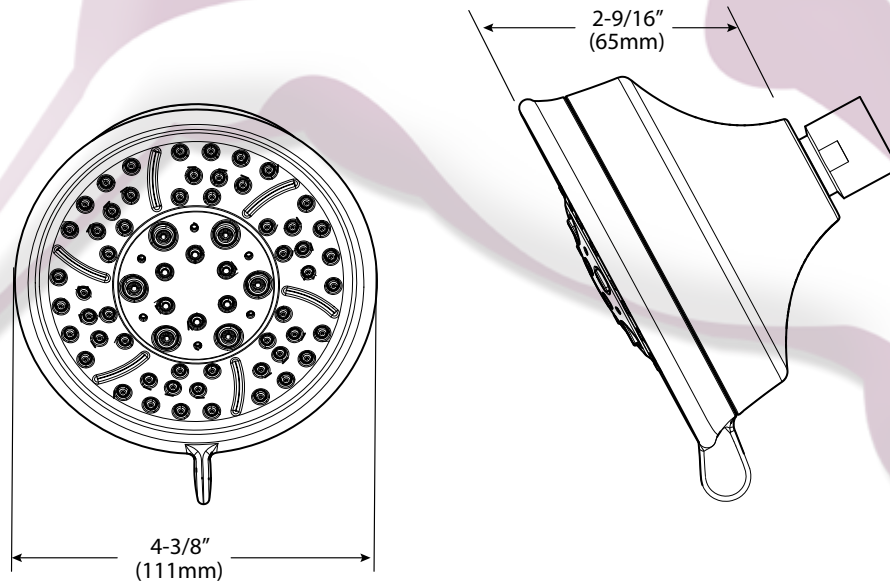

**DESCRIPTION**

- Available in various finishes identified by suffix
- Fixed mount showerhead only
- Nonmetallic spray face and shell
- Brass swivel ball assembly

**OPERATION**

- 4 function massage, fine, full and combined (massage and full): rotate outer ring to select

3638 series

3638EP series

**CRITICAL DIMENSIONS**

(DO NOT SCALE)

Tels. (81) 8375.0992-93 con 6 líneas

www.colibrimty.com info@colibrimty.com @colibrimty