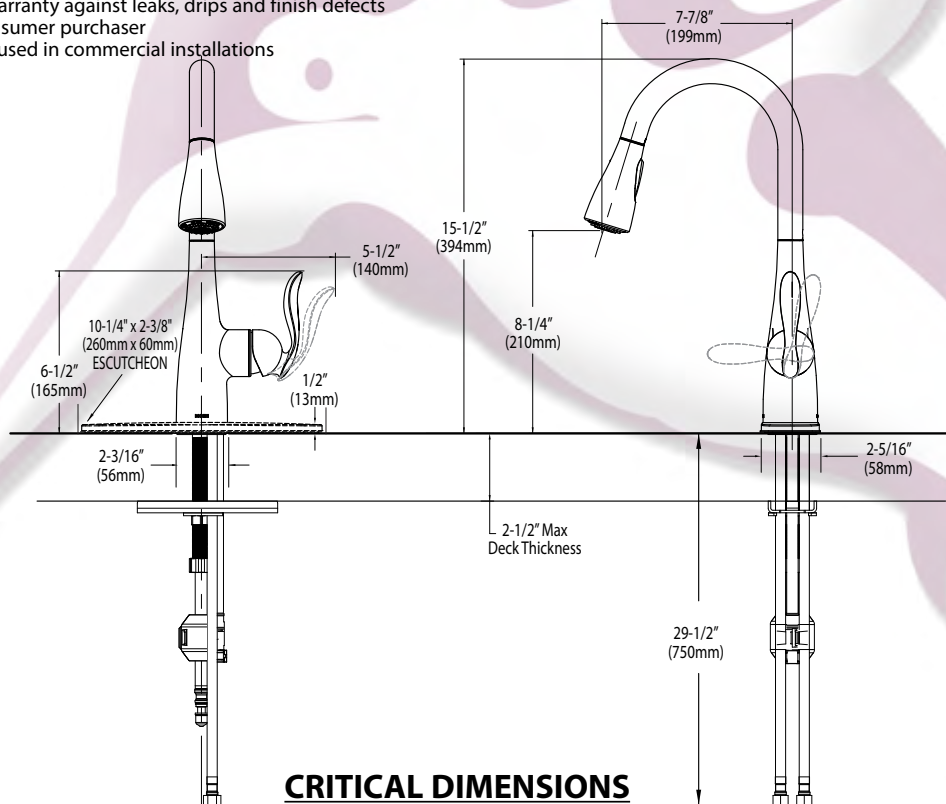

**FAUCET DESCRIPTION**

- Reflex™ pulldown system offers smooth operation, easy movement and secure docking
- Metal construction with various finishes identified by suffix
- Hydrolock® quick connect installation
- Pullout spray with 68" braided hose
- Flexible supply lines with 3/8" compression fittings
- High arc spout provides height and reach to fill or clean large pots while pull out wand provides the maneuverability for cleaning or rinsing
- 360° rotating spout

**OPERATION**

- Lever style handle
- Temperature controlled by 100° arc of handle travel
- Operates with less than 5 lbs. of force
- Operates in stream or spray mode in the pullout or retracted position
- When filling a vessel outside the sink, the pause feature conveniently stops the flow of water as the wand passes over the counter top

**FLOW**

- Flow is limited to 1.5 gpm (5.7 L/min) at 60 psi

**CARTRIDGE**

- 1255™ Duralast™ cartridge for Single-Handle Faucets

**STANDARDS**

- Third party certified to IAPMO Green, ASME A112.18.1/CSA B125.1 and all applicable requirements referenced therein including NSF 61/9
- Meets CalGreen and Georgia SB370 requirements
- Complies with California Proposition 65 and with the Federal Safe Drinking Water Act
- The backflow protection system in the device consists of two independently operating check valves, a primary and a secondary which prevent backflow

**Models:** 7594 series

**NOTE:** THIS FAUCET IS DESIGNED TO BE INSTALLED  
THRU 1 OR 3 HOLES, 1-1/2" (38mm) MIN. DIA.

**CRITICAL DIMENSIONS**

(DO NOT SCALE)

Tels. (81) 8375.0992-93 con 6 líneas

www.colibrimty.com info@colibrimty.com    @colibrimty