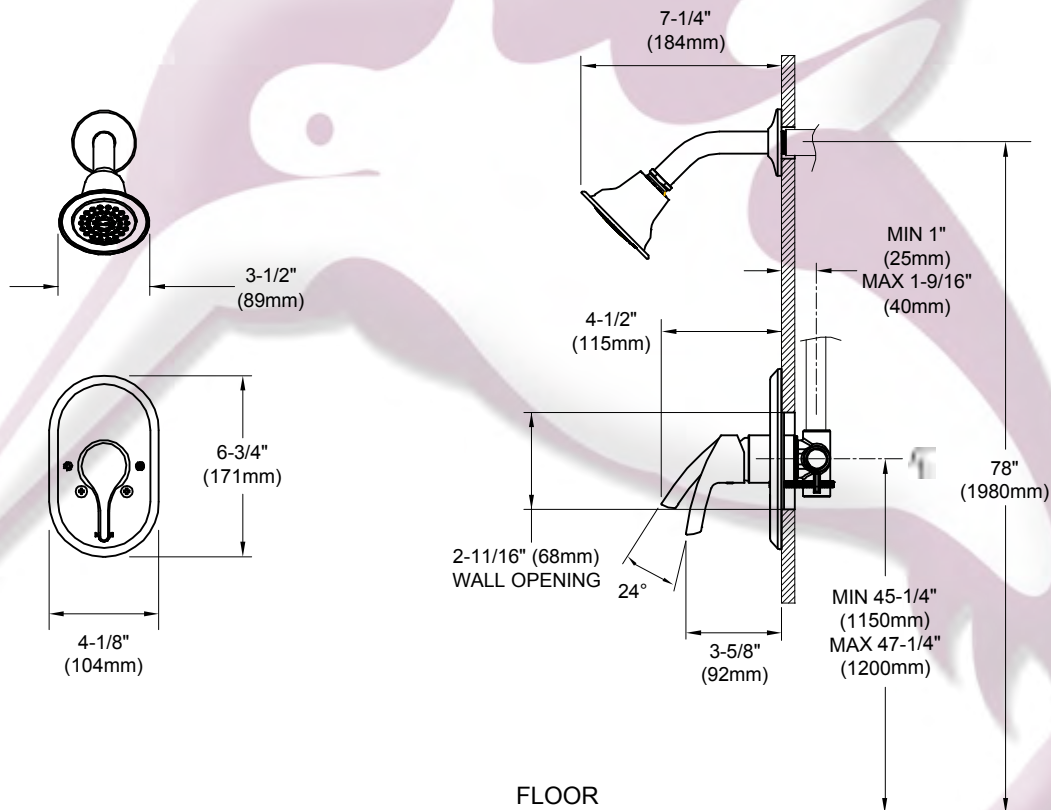

DESCRIPTION

- Single-handle shower faucet with chrome plated finish
- Includes valve, showerhead, arm, & flange
- 4-port valve body connections are G1/2"
- Hot & cold indicator icons etched onto escutcheon

OPERATION

- Lever style handle
- Pull to open, push lever to close valve
- Temperature controlled through 110° arc of handle travel

FLOW

- Showerhead flow is limited to 1.75 gpm (6.7 L/min)

CARTRIDGE

- 35mm ceramic disk cartridge
- Nonmetallic & nonferrous materials

DANIKA™
Single-Handle Shower Faucet
Model: 62843

CRITICAL DIMENSIONS

(DO NOT SCALE)